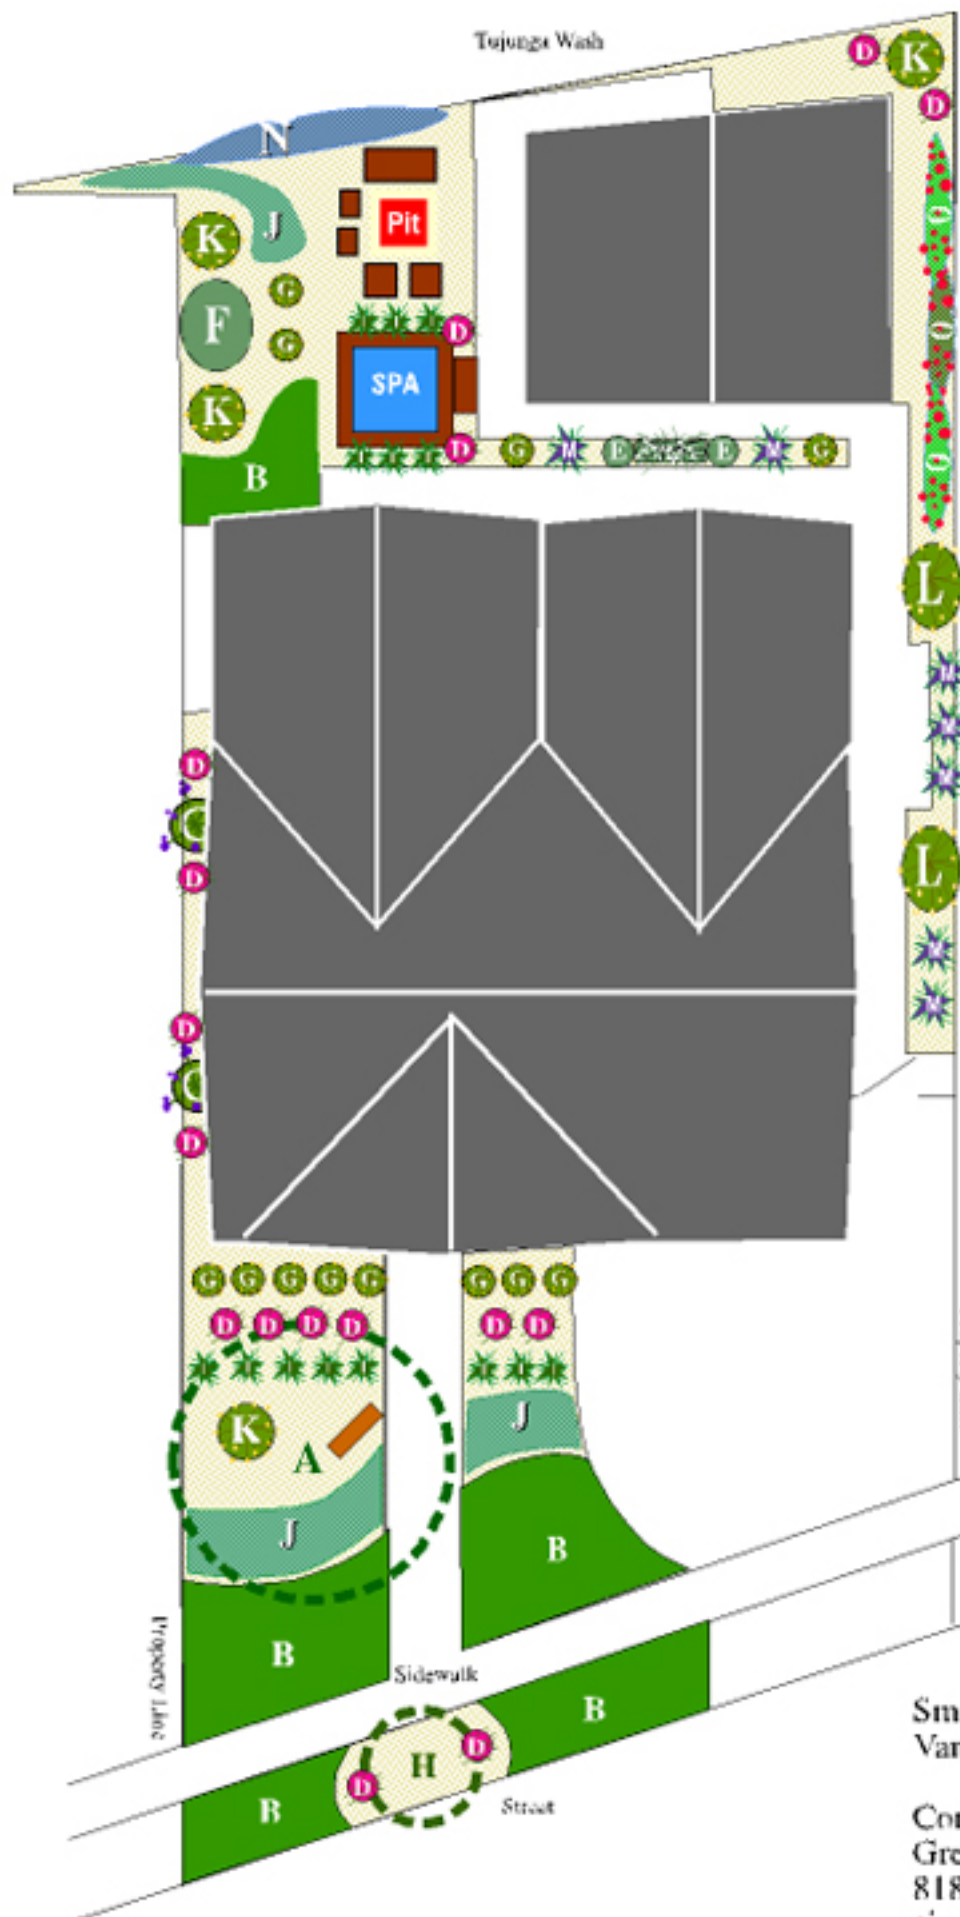

Green Industry Education's
Sustainable
Landscape
Project • 2008

Sponsors

Landscape Notes: (For Layout Only)
A: 1 Magnolia Grandiflora (Existing)
B: Dwarf Tall Fescue Grass
C: 2 Setsugekka Camellia
D: 16 Flax Lily
E: 2 Trellised Pink Jasmine
F: 1 Hollywood Juniper
G: 12 Fortnight Lily
H: 1 Natchez Crape Myrtle
I: 6 Blue Lyme Grass
J: 90 Boulder Blue Fescue
K: 4 White Doves Camellia
L: 2 University Wax Flower
M: 7 Purple Fountain Grasse
N: 1 Weeping Blue Atlas Cedar
O: 3 Trellised Basque Apple Vines

White = Concrete Drive and Sidewalks
= Gravel

SmartScapes 2008
Van Nuys, CA 91405

Contact: Steven Porus
Green Industry Education
818-266-3521
sjporus@greenindustryeducation.com